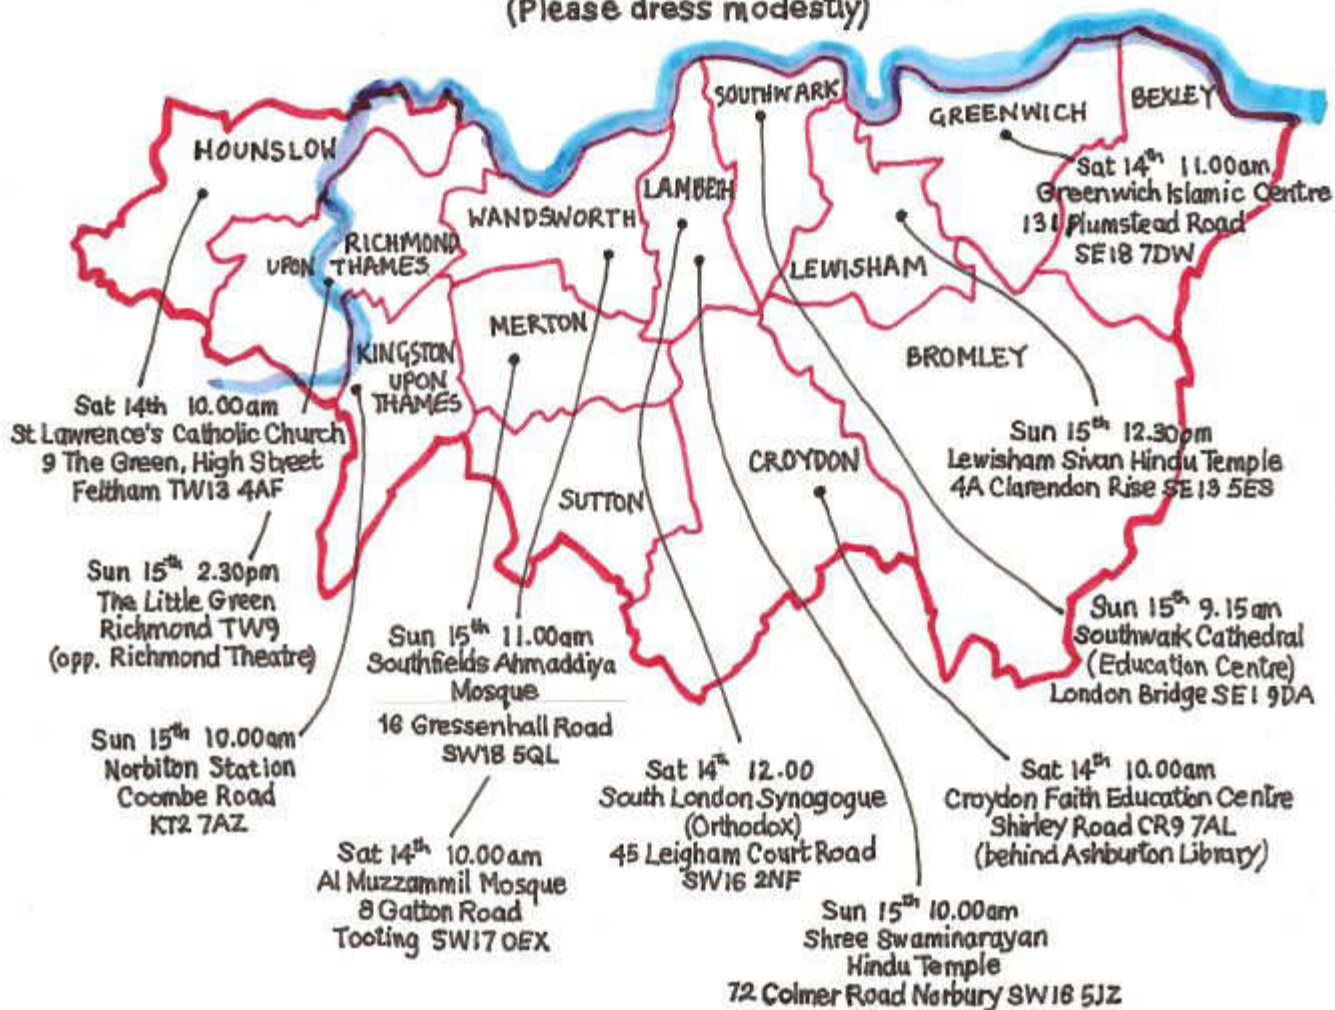

**EVER BEEN ON AN INTER FAITH WALK?**  
**NOW IS YOUR CHANCE!**  
 Visit temples churches mosques and  
 synagogues all in one weekend

**Sat 14<sup>th</sup> and Sun 15<sup>th</sup> July 2012**  
**11 walks all over south London**

**Come and join in**

Meet and walk and talk with your neighbours  
 (Please dress modestly)

Above are the locations and times of the starting points of each of the 11 walks. For more information contact:  
**SOUTH LONDON INTER FAITH GROUP**  
[www.southlondoninterfaith.org.uk](http://www.southlondoninterfaith.org.uk)  
 or email [secretary@southlondoninterfaith.org.uk](mailto:secretary@southlondoninterfaith.org.uk)